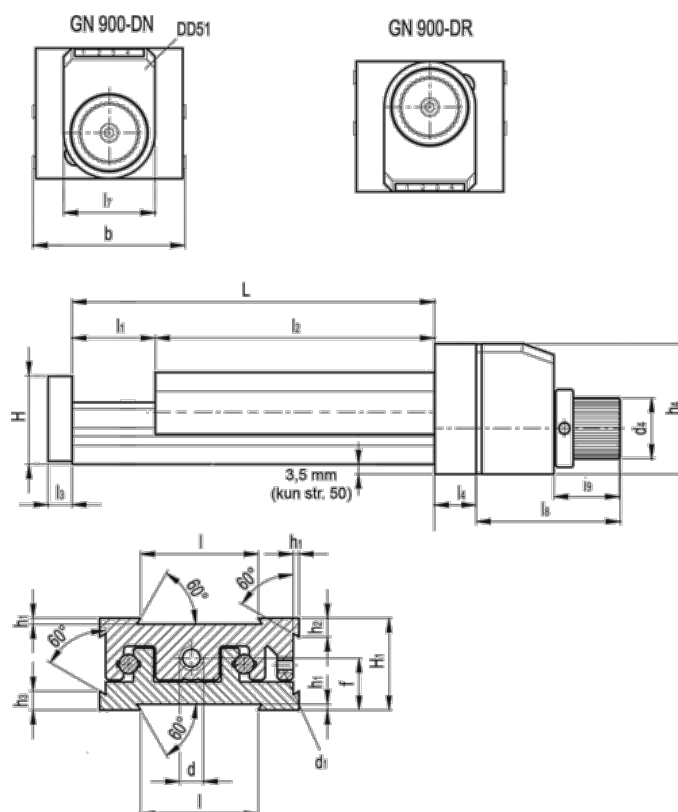

Data Sheet

Article number: 20774010

Description: Adjustable slide unit
GN 900-50-95-25-DN-1

Measures

b = 50	h2 = 4.5	l7 = 33
d = M6x1	h3 = 7.0	l8 = 52
d1 = M4	h4 = 47	l9 = 24
d4 = 22	l = 30	
f = 13.0	L - l1 = 95-25	
H = 23.0	l2 = 70	
h1 = 1.5	l3 = 6	
H1 = 23	l4 = 12	